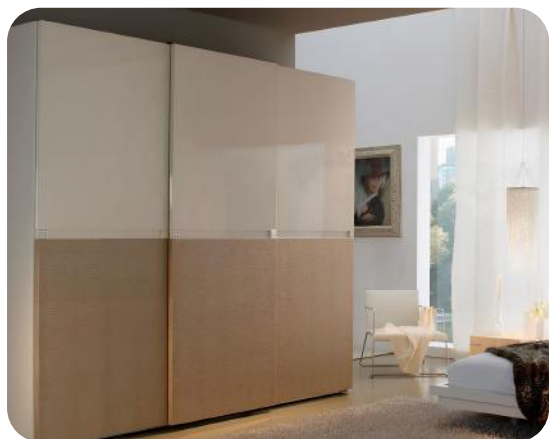

Product #4269-3TT615400

WARDROBE

Brand :ROSSETTO ARREDAMENTI

Model : Sapphire

Dimensions : L2727 H2371