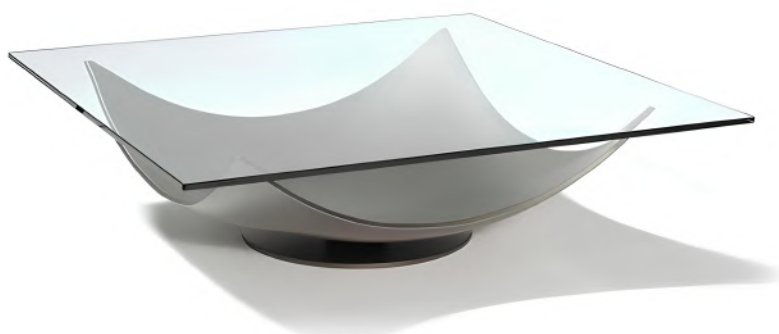

Model : Bastide

Dimensions : 60*60/100

Product #00007048 - 94016100

CHAIR

Brand : REFLEX

Model : Colombina

Dimensions : 210*56/95

Product #00008479 94038900

COFFEE TABLE

Brand : REFLEX

Model : Vela

Dimensions : 106*106

Product #MP503O.LAC32

SOFA

Brand : MALERBA
Model : MPlace
Dimensions : 284L/75H

Product #MP504O.LAC32