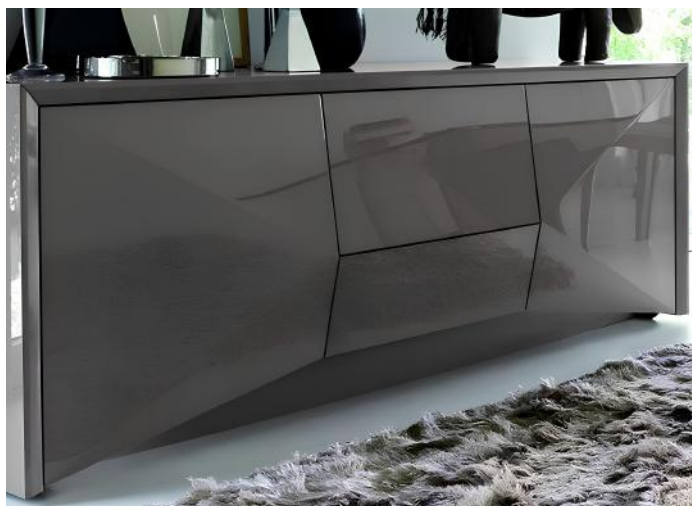

Product #0348-303000000

CONSOLE

Brand : ROSSETTO ARREDAMENTI

Model : Sapphire

Dimensions : On Request